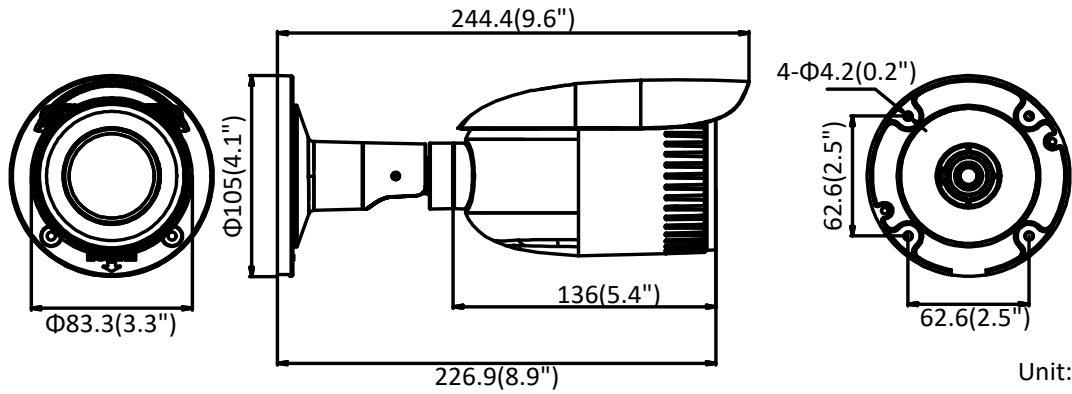

	802.1X, QoS, IPv6, UDP, Bonjour
General Function	One-key reset, anti-flicker, heartbeat, mirror, password protection, privacy mask, watermark
API	ONVIF (PROFILE S, PROFILE G), ISAPI
Simultaneous Live View	Up to 6 channels
User/Host	Up to 32 users 3 levels: Administrator, Operator and User
Client	iVMS-4200, iVMS-4500, iVMS-5200
Web Browser	IE8+, Chrome 31.0-44, Firefox 30.0-51, Safari 8.0+
<b>Interface</b>	
Communication Interface	1 RJ45 10M/100M self-adaptive Ethernet port
Video Output (Without -Z)	1Vp-p composite output (75 Ω/BNC)
Reset Button	Yes
<b>General</b>	
Operating Conditions	-30 °C to 60 °C (-22 °F to 140 °F), humidity: 95% or less (non-condensing)
Power Supply	12 VDC ± 25%, 5.5 mm coaxial power plug PoE (802.3af, class 3)
Power Consumption and Current	-Z: 12 VDC, 0.9 A, max. 11 W; PoE: (802.3af, 36 V to 57 V), 0.4 A to 0.2 A, max. 12.9 W -V: 12 VDC, 0.6 A, max. 7 W; PoE: (802.3af, 36 V to 57 V), 0.3 A to 0.1 A, max. 9 W
Protection Level	IP67
Material	Metal
Dimensions	Φ 105 mm × 244.4 mm (Φ 4.1" × 9.6")
Weight	Camera: approx. 1035 g (2.3 lb.) With package: approx. 1550 g (3.4 lb.)

## Dimension

Unit: mm